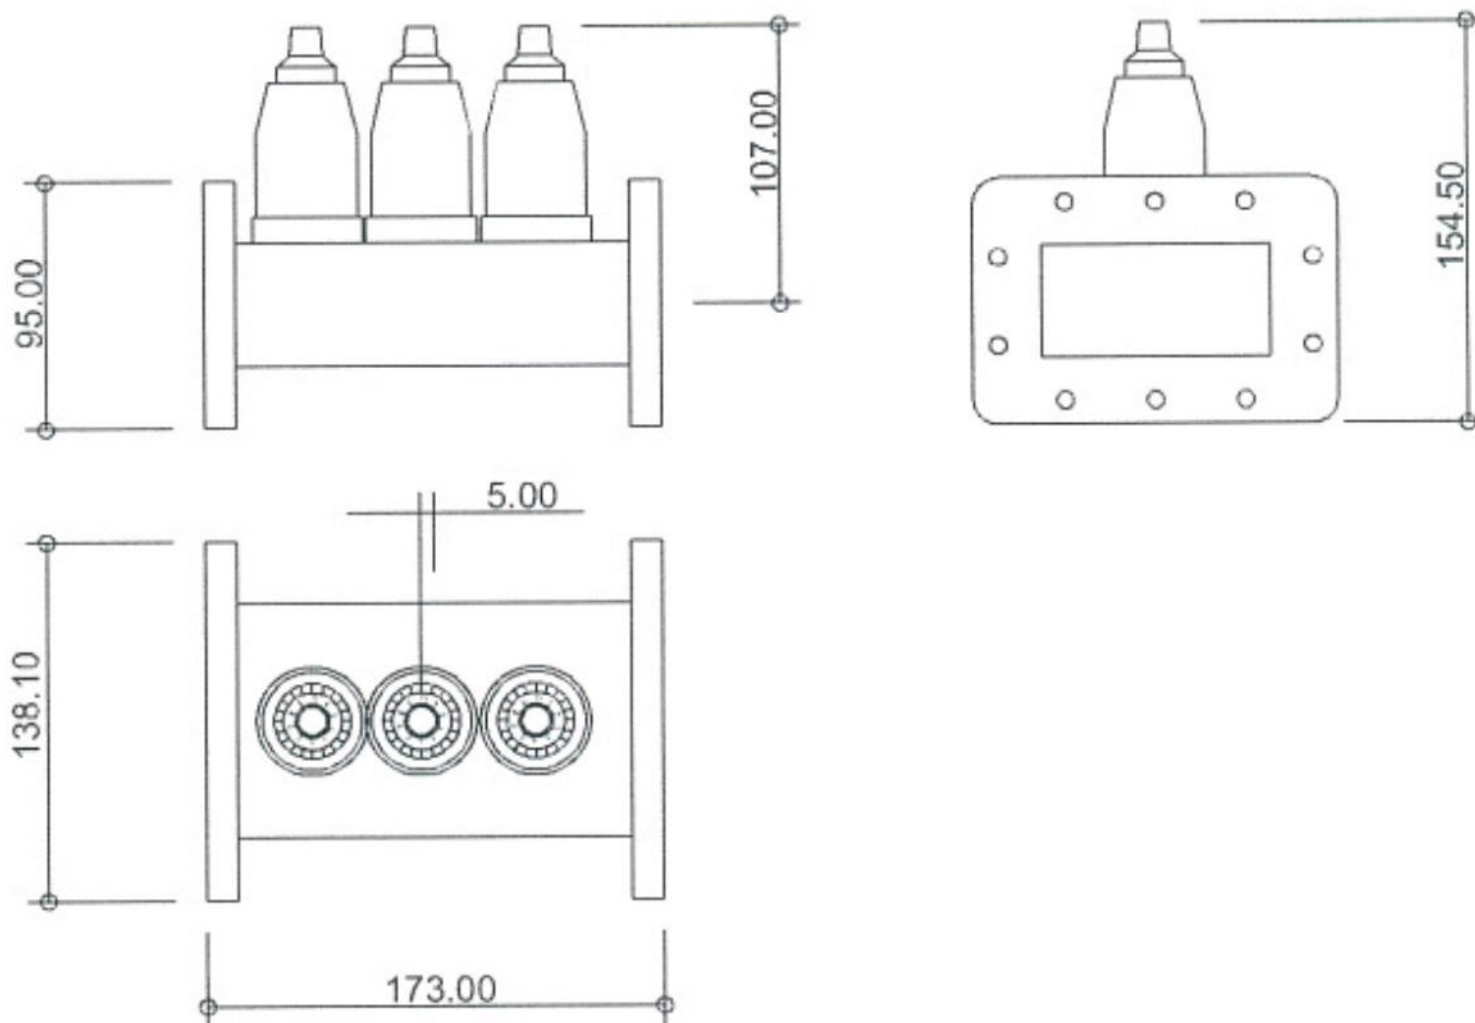

3-STUB TUNER

WG3403ST3

3.0KW/2450MHz/WR340

FEATURES:

- Reducing of VSWR
- Contactless-Frequency
- Compact Design
- High Quality-Waveguide
- Rugged Construction
- 10-Turns Counting Dial
- Locking brake

Specification:

- Power : 3KW max.
- Frequency: 2450MHz +- 50MHz
- Tuning-Cap.: VSWR 10 (1KW)
- Waveguide: WR340/R26
- Flange: Standard
- Weight: 2380g (Aluminium)